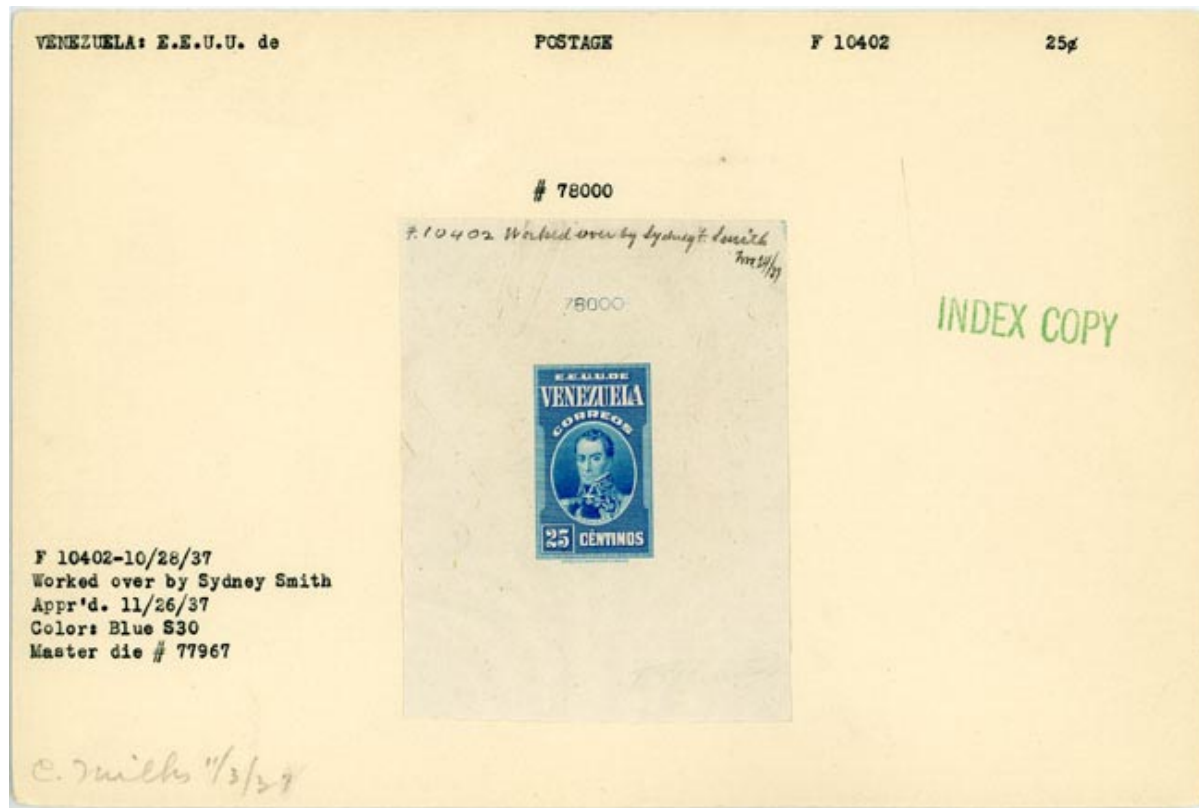

denomination, set of 9 ABN
wyer $1,050.00
4061 #365 1940 25c, Birth of
Gen. Jose Antonio Paez,
Battle of Carabobo, ABN
proof in blue FIRE,
MILITARY $150.00
4062 #366 1940 25c
"Crossing the Andes",
Death of Gen. Francisco
Santan. ABN proof in
dark blue ART, MILITARY
..... $125.00
1883 #367-74 1940-41
Bolivar's Life, 2 proofs of
frames on one card + each
value on card in issued
colors, 10 proofs in all (9
ABNfile cards) . $1,150.00
1893 #389-91 1945 General
Sucre Set of 3 ABN
proofs + 1 proof in blue
without denomination.
Original glue used to affix
proofs to card has caused
stains on them. $300.00
1897 #392-93 1946 Set of
ABN 2 proofs + proof in
black without denomina-
tion for 393. Andres Bello,
Educator, Poet and
founder of the University
of Chile $475.00
1900 #400 1947 ABN 4b
deep orange Caracas Post
Office $150.00
1901 ..... #403 1947 ABN 5c
green Bolivar monument
..... $150.00

1864 Venezuela #331 1938 American Bank Note Index proof 25c light blue Simon Bolivar $125.00